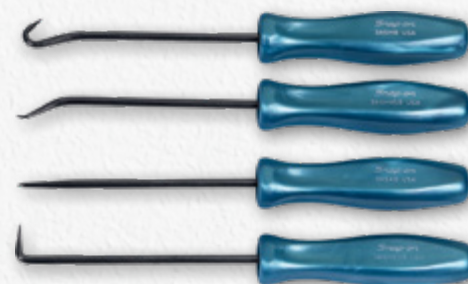

WORKSHOP ESSENTIALS!

3 TONNE SERVICE JACK

SNX3-4BP

- Min height - 100mm, max height - 495mm

ASK ME FOR A DEAL!

2 TONNE BABY BEAST JACK

SNX2CETJ

- Min height - 70mm, max height - 500mm

1/4" EXTERNAL / 1/4" INTERNAL DRIVE REVERSIBLE FINGER RATCHET

FSDR

- 1/4" drive on one side and 1/4" hex drive on other side

3/8" EXTERNAL / 1/4" INTERNAL DRIVE REVERSIBLE FINGER RATCHET

FSDRI

- 3/8" drive on one side and 1/4" internal square drive on other side

2-PC EXTRA-LONG REACH NEEDLE NOSE PLIER SET

BOGPL200XLR

- Set includes 45° bent needle nose pliers and straight needle nose pliers

4-PC LONG REACH MINIATURE PLIER SET

BOGPL400LMP

- Set includes long nose pliers, needle nose pliers, 45° bent needle nose pliers and diagonal cutters

HIGH POWER BUTANE GAS TORCH

TORCH400 / G / O / Y

- Powerful 4 1/2" adjustable flame
- 50-820W Equivalent Power
- Massive 2,797 BTU/H Flame Power

AVAILABLE IN
RED, GREEN,
ORANGE &
HI-VIS!

4-PC MINI PICK SET

ASA204B / R / G / O / HV / PB / PM / DP / DT

AVAILABLE IN RED,
GREEN, ORANGE, HI-VIS,
PEARL BLUE, PINK, DEEP
PURPLE, DARK TITANIUM
& BLACK!

1/2" CLICK-TYPE FLEX-HEAD TORQUE WRENCH

QQ3FR250A

- Dual 80® Technology provides superior torque with minimal swing arc
- Roll-marked scales for clarity and durability
- Special hard chrome surface plating for strength and durability

FLEX-HEAD GIVES ACCESS TO TIGHT AND AWKWARD SPACES!

14.4V MAGNETIC BATTERY BOOT

CTLMAG-BOOT

GREAT ADD-ON TO YOUR 14.4V KIT!